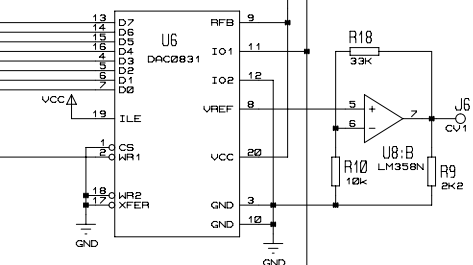

MIDI3CV Interface

rev2 "Basic"

Hardware Description

Marc BAREILLE (c) 2002

TITLE: MIDI3CV R2
MIDI to CV/GATE Interface
BY: Marco Barreille
REV: 1.2

DATE: 20-Mar-02
PAGE: 1/1

WMC BHEITGE (2) 5005 BEU SP
WIDI3CU INTEFACE

PAPAREIL SYNTH LABS

MIDI3CV

⊕ MIDI

TRIGGER

POLARITY

LEARN

POWER

⊕ GATE