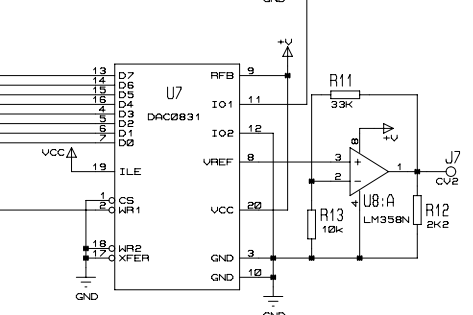

MIDI3CV Interface

rev2 "Basic"

Hardware Description

Marc BAREILLE (c) 2002

TITLE: MIDI3CV R2
MIDI to CV/GATE Interface
BY: Marco Barreille
REV: 1.2

DATE: 20-Mar-02
PAGE: 1/1

WMC BHEITGE (2) 5005 BEU SP
WIDI3CU INTEFACE

PAPAREIL SYNTH LABS

MIDI3CV

⊕ MIDI

TRIGGER

POLARITY

LEARN

POWER

⊕ GATE