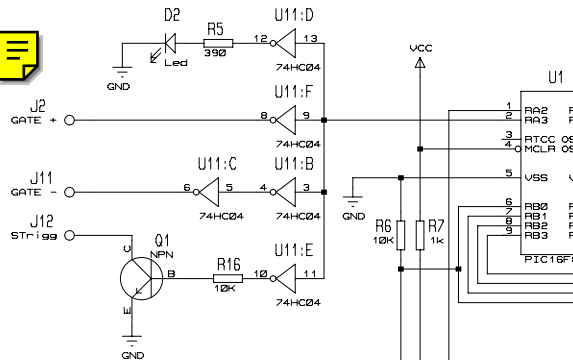

MIDI3CV Interface

rev2 "Basic"

Hardware Description

Marc BAREILLE (c) 2002

TITLE: MIDI3CV R2
MIDI to CV/GATE Interface
BY: Marco Barreille
REV: 1.2

DATE: 20-Mar-02
PAGE: 1/1

WMC BHEITGE (2) 5005 BEU SP
WIDI3CU INTEFACE

PAPAREIL SYNTH LABS

MIDI3CV

⊕ MIDI

TRIGGER

POLARITY

LEARN

POWER

⊕ GATE