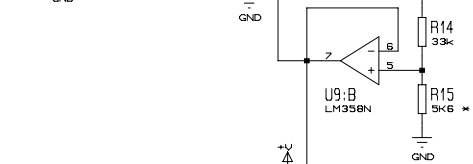

MIDI3CV Interface

rev2 "Basic"

Hardware Description

Marc BAREILLE (c) 2002

TITLE: MIDI3CV R2
MIDI to CV/GATE Interface
BY: Marco Barreille
REV: 1.2

DATE: 20-Mar-02
PAGE: 1/1

WMC BHEITGE (2) 5005 BEU SP
WIDI3CU INTEFACE