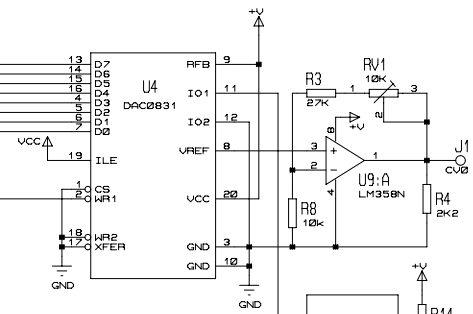

MIDI3CV Interface

rev2 "Basic"

Hardware Description

Marc BAREILLE (c) 2002

TITLE: MIDI3CV R2
MIDI to CV/GATE Interface
BY: Marco Barreille
REV: 1.2

DATE: 20-Mar-02
PAGE: 1/1

WMC BHEITGE (2) 5005 BEU SP
WIDI3CU INTEFACE

PAPAREIL SYNTH LABS

MIDI3CV

⊕ MIDI

TRIGGER

POLARITY

LEARN

POWER

⊕ GATE