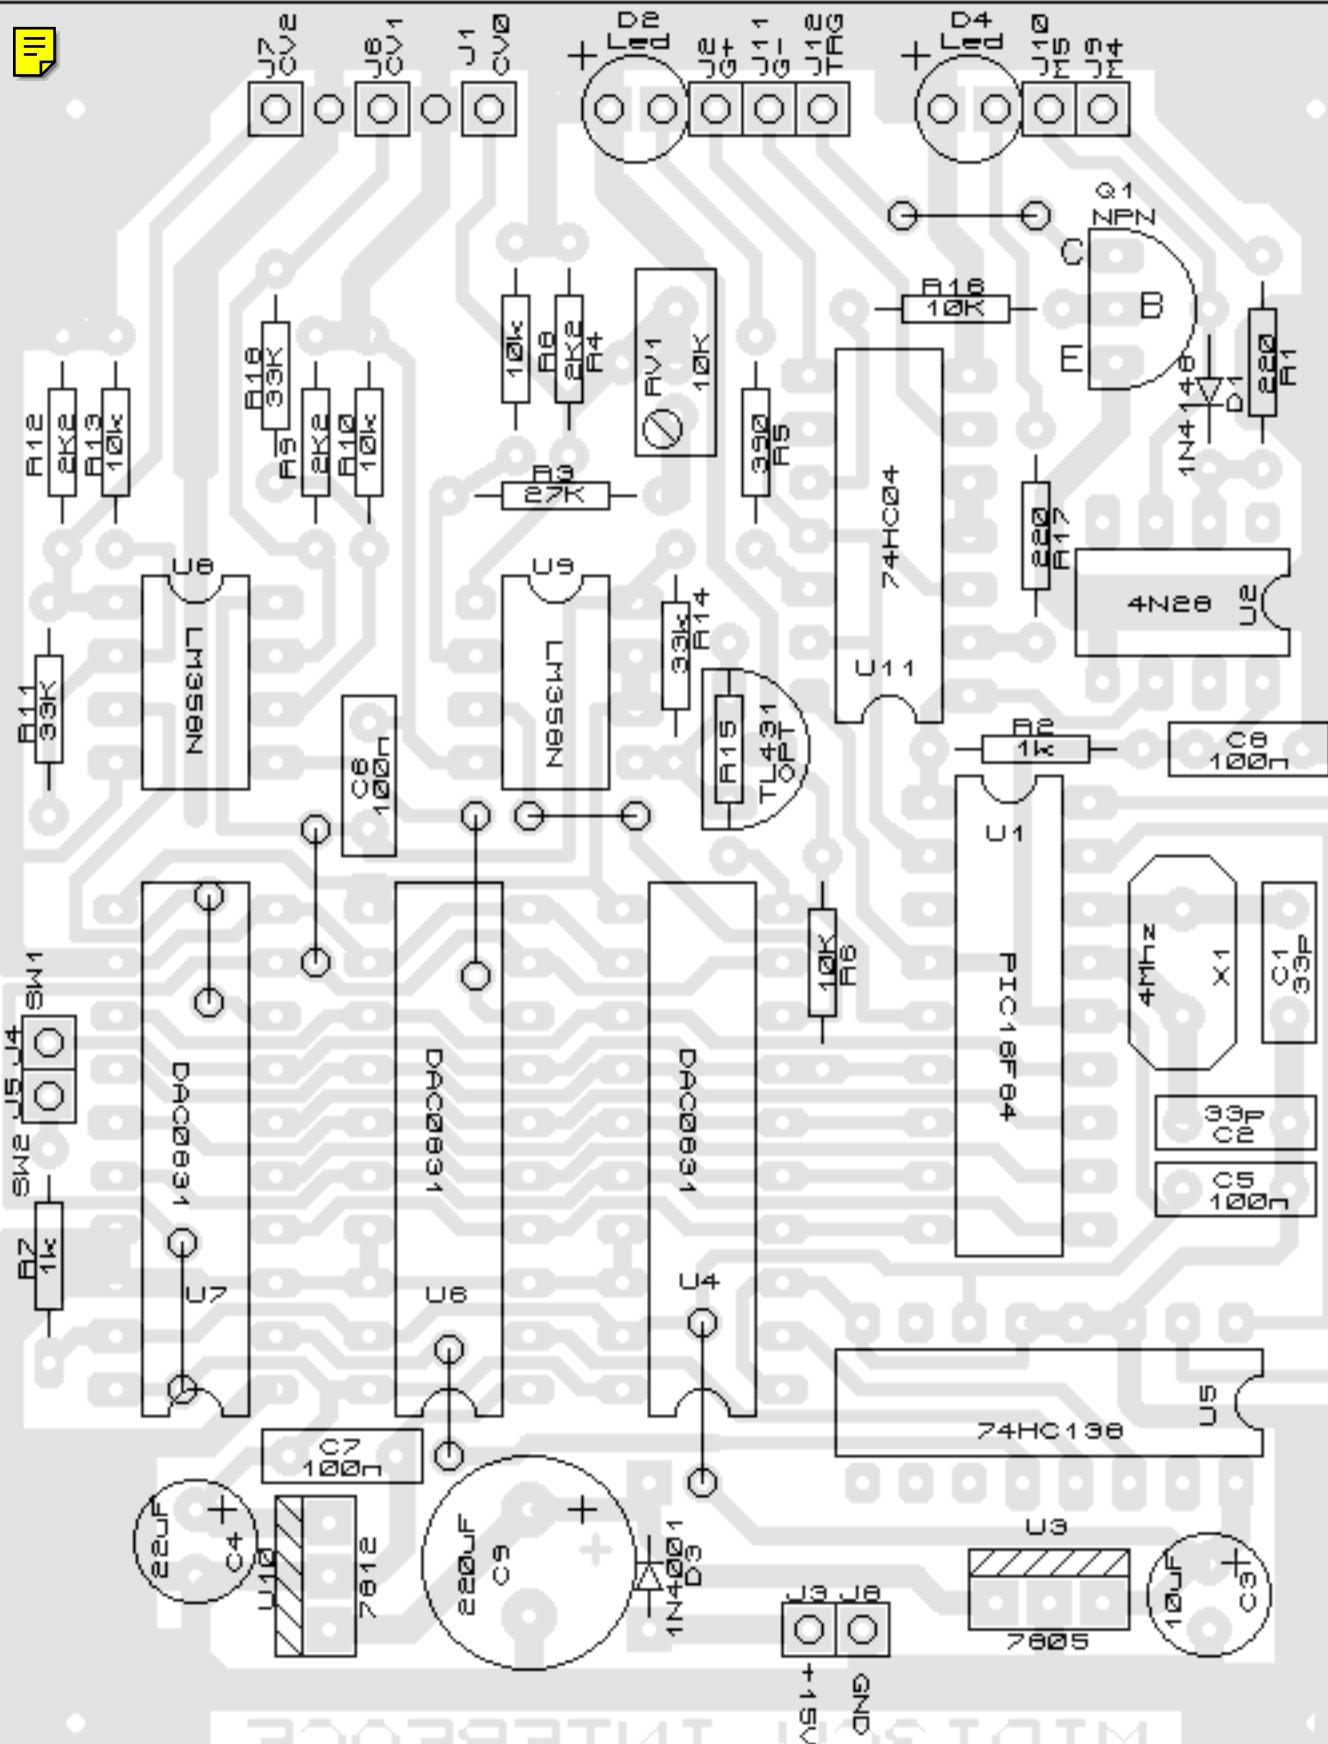

MIDI3CV Interface

rev2 "Basic"

Hardware Description

Marc BAREILLE (c) 2002

TITLE: MIDI3CV R2
MIDI to CV/GATE Interface
BY: Marco Barreille
REV: 1.2

DATE: 20-Mar-02
PAGE: 1/1

WMC BHEITGE (2) 5005 BEU SP
WIDI3CU INTEFACE

PAPAREIL SYNTH LABS

MIDI3CV

⊕ MIDI

TRIGGER

POLARITY

LEARN

POWER

⊕ GATE