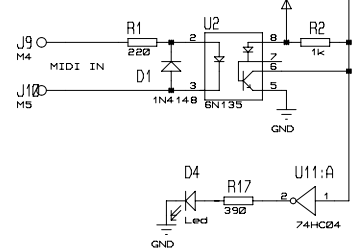

MIDI3CV Interface

rev2 "Basic"

Hardware Description

Marc BAREILLE (c) 2002

TITLE: MIDI3CV R2
MIDI to CV/GATE Interface
BY: Marco Barreille
REV: 1.2

DATE: 20-Mar-02
PAGE: 1/1

WMC BHEITGE (2) 5005 BEU SP
WIDI3CU INTEFACE

PAPAREIL SYNTH LABS

MIDI3CV

⊕ MIDI

TRIGGER

POLARITY

LEARN

POWER

⊕ GATE