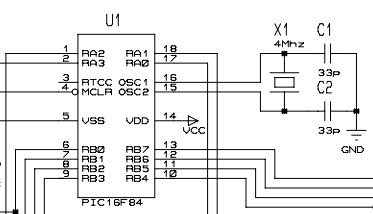

MIDI3CV Interface

rev2 "Basic"

Hardware Description

Marc BAREILLE (c) 2002

TITLE: MIDI3CV R2
MIDI to CV/GATE Interface
BY: Marco Barreille
REV: 1.2

DATE: 20-Mar-02
PAGE: 1/1

WMC BHEITGE (2) 5005 BEU SP
WIDI3CU INTEFACE

PAPAREIL SYNTH LABS

MIDI3CV

⊕ MIDI

TRIGGER

POLARITY

LEARN

POWER

⊕ GATE