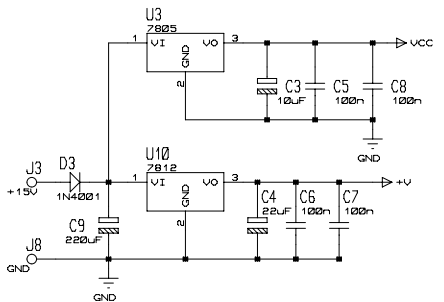

MIDI3CV Interface

rev2 "Basic"

Hardware Description

Marc BAREILLE (c) 2002

TITLE: MIDI3CV R2
MIDI to CV/GATE Interface
BY: Marco Barreille
REV: 1.2

DATE: 20-Mar-02
PAGE: 1/1

WMC BHEITGE (2) 5005 BEU SP
WIDI3CU INTEFACE

PAPAREIL SYNTH LABS

MIDI3CV

⊕ MIDI

TRIGGER

POLARITY

LEARN

POWER

⊕ GATE